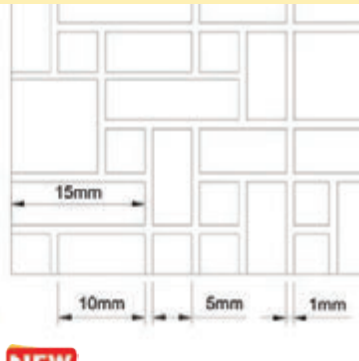

Embossed Foamboard

Streets Ahead present a full range of embossed XPS* foam sheet boards for dollhouses, model making, terrain building and scale dioramas. Add to dolls house kits or build stone effect flooring and roof tiles for your miniature project.

This range is produced in 6mm thick XPS foam boards in 200mm x 400mm boards in 1/12 scale and many also available in 1/24 "Small" scale. Ready to glue and paint with any non-solvent based art supplies.

Some designs also available in double sided embossed 10mm XPS board to build 1/12 scale double sided brick and stone walls.

This range is designed and made in the UK for exclusive distribution to the miniatures trade by Streets Ahead.

*XPS = extruded polystyrene

Designed & made in the UK

NEW

NM000 6mm / NM000B 10mm

NEW

NM001 / NM001A Small scale / NM001B Double sided 10mm

NEW

NM002

NEW

NM003 / NM003A Small scale

NEW

NM004 / NM004A Small scale

NEW

NM005 / NM005A Small scale / NM005B Double sided 10mm

NEW

NM006 / NM006A Small scale

NEW

NM007 / NM007A Small scale

NEW