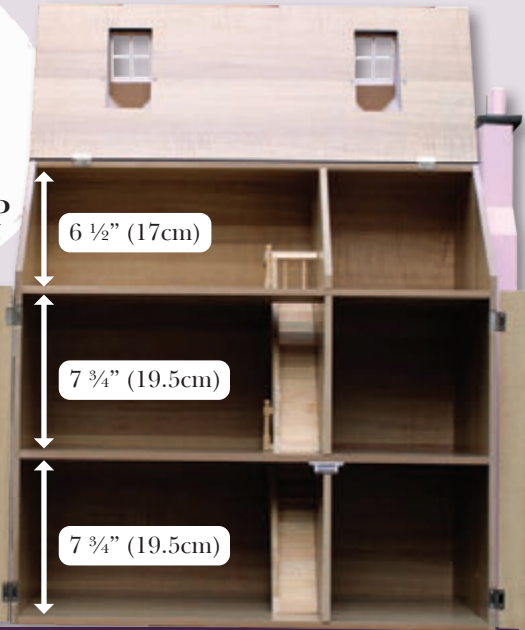

Pippin Cottage **NEW**

DH035PP

A 2 storey house with hinged roof, attic, split front opening and bay windows. Cream and Pink versions have painted exterior walls, white windows and door.

Unpainted:
DH035
Painted cream:
DH035P
Painted pink:
DH035PP