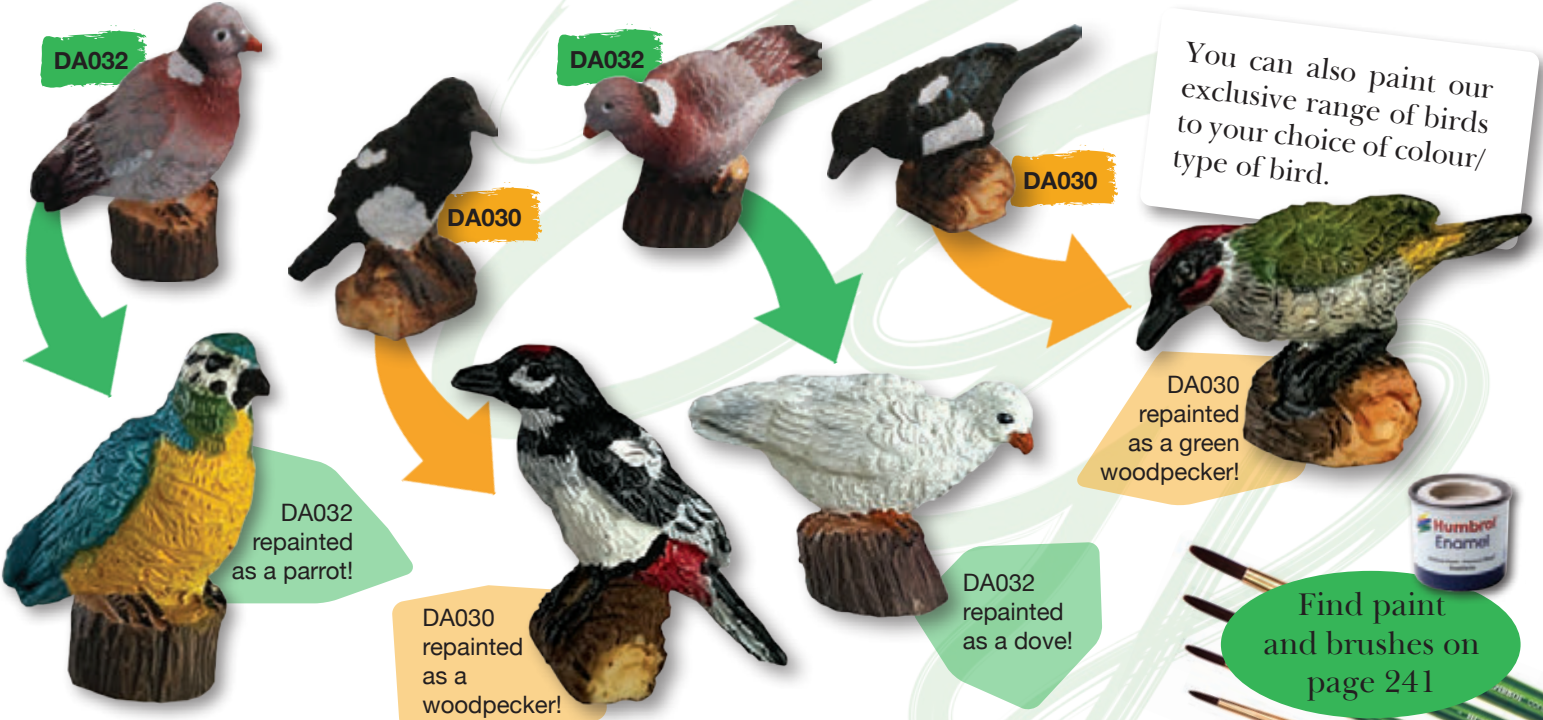

DA032

DA032

DA030

You can also paint our exclusive range of birds to your choice of colour/type of bird.

DA032 repainted as a parrot!

DA030 repainted as a woodpecker!

DA032 repainted as a dove!

DA030 repainted as a green woodpecker!

Find paint and brushes on page 241

Bird Cages

Catalogue © Streets Ahead 2024

Birds