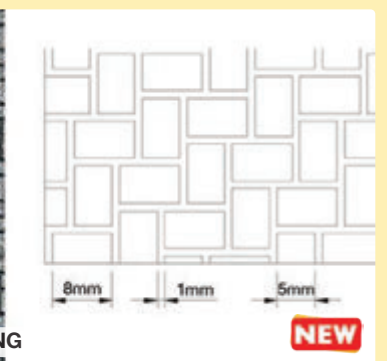

HERRINGBONE BRICK PAVING

NM007 / NM007A Small scale