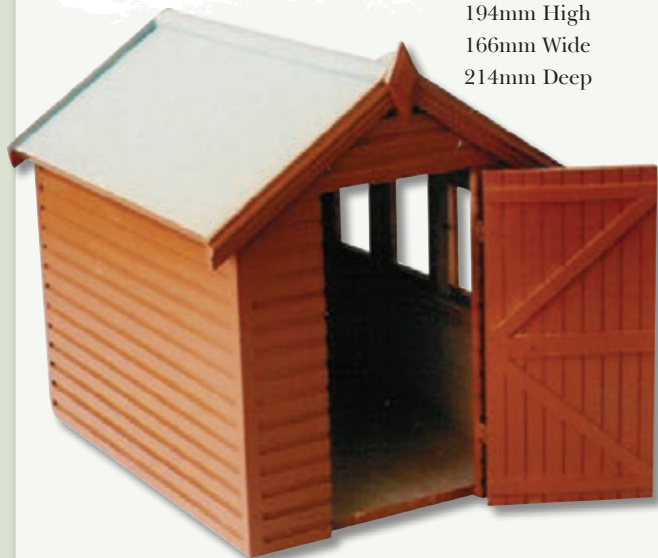

Toolshed

DH508

Ready assembled and painted. 155mm High, 75mm Wide, 55mm Deep

Garden Shed

DH512

Ready assembled and painted. 194mm High, 166mm Wide, 214mm Deep

Garden Shed

NEW DH512P