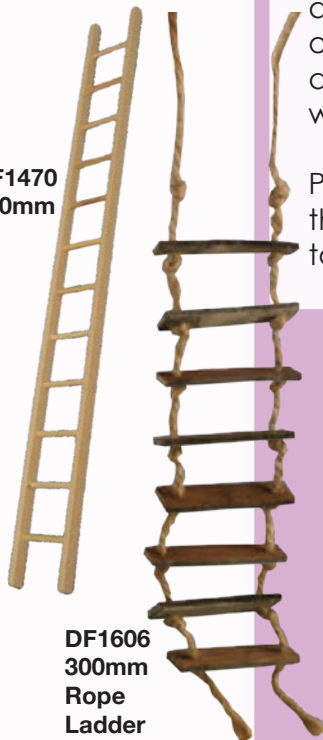

DF1470
300mm

DF1606
300mm
Rope
Ladder

Are you making a fairy tree door? Use one of our ladders to reach it.

Doors can be attached to the skirting board or mantelpiece (because fairies can fly!) or in the garden to allow fairies safe passage into your home. Perhaps your child can keep a key for their door, so they can visit their fairy friend whenever they wish! You can personalise your door as much as you like using your choice of handle, knocker and letterbox - our crystal doorknobs look especially magical and come with their own keys!