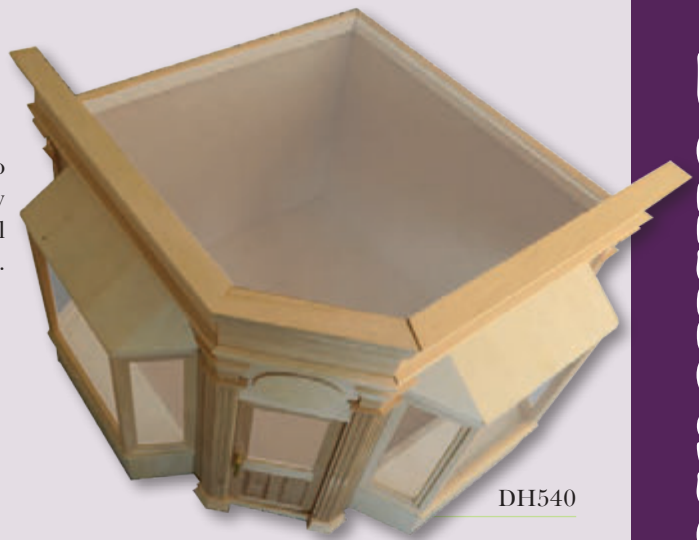

DH540

Boutique

Unpainted Kit: DH540

MDF Construction
Approx sizes:
11" (27.5cm) High
13.5" (34cm) Wide
13.5" (34cm) Deep

A corner premises with two bay windows. Perfect for any shop, maybe that traditional grocers or hardware store. It's your choice!

Preassembled panels slot together with peg fittings and glue if required.

DH540