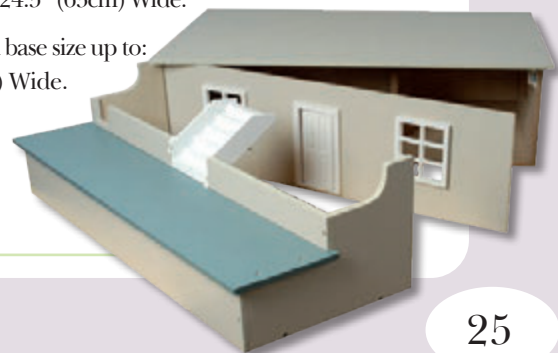

Suitable for smaller houses with a base size up to: 16" (40cm) Deep, 24.5" (63cm) Wide.

DH505
As above
unpainted.

The Retreat Kit

The Retreat creates a perfect place to stay whether it's high in the mountains or down by the river. The two floors make it ideal for a living space or combining work and play in a sail loft, artist's studio or shop.