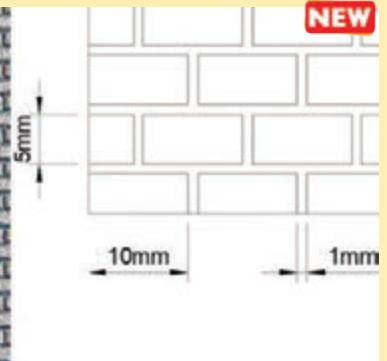

45 DEGREE HERRINGBONE BRICK PAVING

NM005 / NM005A Small scale / NM005B Double sided 10mm

NEW