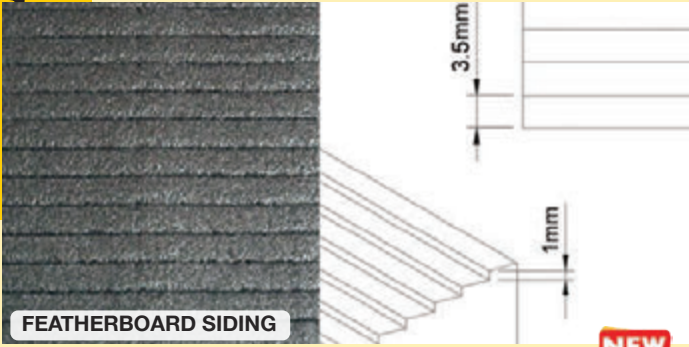

FEATHERBOARD SIDING
NM020 / NM020A Small scale