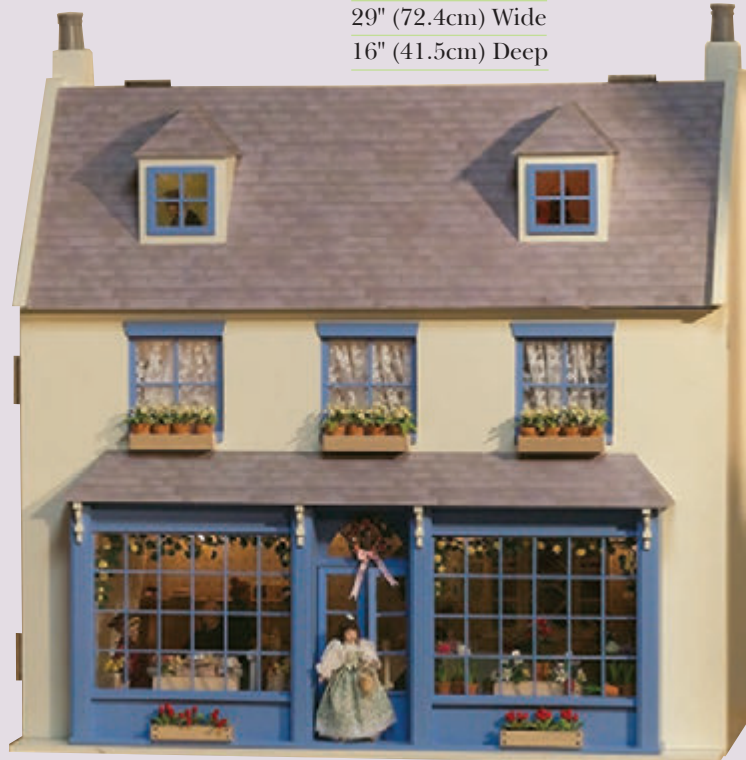

MDF Construction

Approx sizes:

30" (76.1cm) High

29" (72.4cm) Wide

16" (41.5cm) Deep

Unpainted Kit: 1269

Jenny Wren's

Jenny Wren's is a quaint little building which can add more space to your Magpies dolls' house or be used alone as a small shop.