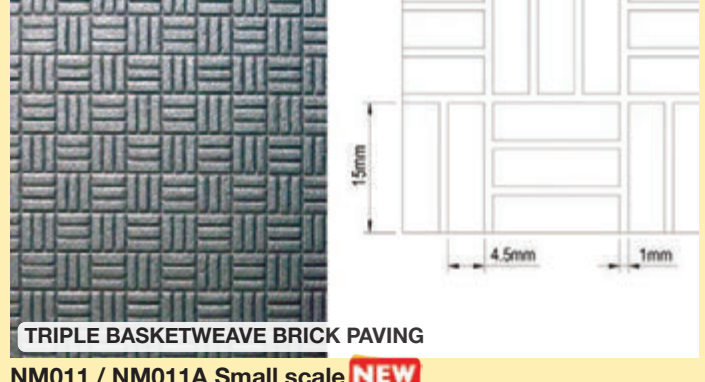

NM011 / NM011A Small scale